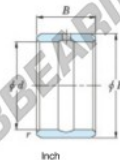

Inner ring IR-25-32-20-JTEKT - IR-25-32-20-JTEKT

<https://www.123bearing.eu/bearing-housing/needle-roller-bearing/inner-ring/ir-25-32-20-jtekt>

Boundary dimensions

Bearing No.	Boundary dimensions(mm)				Used with bearing No.
	d	F	B	es	
IR-253220	39,688	50,8	31,75	1,52	HJ-324120

PRODUCT FEATURES

Brand	JTEKT
N° Ean13	3616060638014
Inside diameter	39.688 mm
Outside diameter	50.8 mm
Thickness	31.75 mm
Type	IR
Packaging	1

contact@123bearing.eu

+33 359 36 04 90

CRT4 de Lesquin 60 Rue Du Haut De Sainghin 59273 Fretin FRANCE