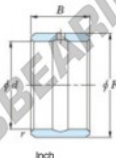

## Inner ring IR-26-32-20-JTEKT - IR-26-32-20-JTEKT

<https://www.123bearing.eu/bearing-housing/needle-roller-bearing/inner-ring/ir-26-32-20-jtekt>

Boundary dimensions

Bearing No.	Boundary dimensions(mm)				Used with bearing No.
	d	F	B	rs	
IR-263220	41.275	50.8	31.75	1.52	HJ-324120

## PRODUCT FEATURES

Brand	JTEKT
N° Ean13	3616060638021
Inside diameter	41.275 mm
Outside diameter	50.8 mm
Thickness	31.75 mm
Type	IR
Packaging	1

[contact@123bearing.eu](mailto:contact@123bearing.eu)

+33 359 36 04 90