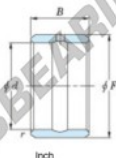

Inner ring IR-27-32-20-JTEKT - IR-27-32-20-JTEKT

<https://www.123bearing.eu/bearing-housing/needle-roller-bearing/inner-ring/ir-27-32-20-jtekt>

Boundary dimensions

Bearing No.	Boundary dimensions(mm)				Used with bearing No.
	d	F	B	r	
IR-273220	42.863	50.8	31.75	1.52	HJ-324120

PRODUCT FEATURES

Brand	JTEKT
N° Ean13	3616060638045
Inside diameter	42.863 mm
Outside diameter	50.8 mm
Thickness	31.75 mm
Type	IR
Packaging	1

contact@123bearing.eu

+33 359 36 04 90

CRT4 de Lesquin 60 Rue Du Haut De Sainghin 59273 Fretin FRANCE