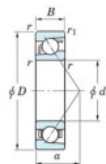

## Deep groove ball bearing single row 7200-B-JTEKT - 7200-B-JTEKT

<https://www.123bearing.eu/bearing-housing/deep-groove-bearing/single-row/7200-b-jtekt>

Boundary dimensions

Bearing No.	Boundary dimensions(mm)						Basic load ratings(kN)		Fatigue load limit(kN)		factor	Limiting speeds(min-1) Grease lub.
	d	D	B	r(mm)	r1(mm)	Cr	CCV	Cu	10			
7200B	10	30	9	0.6	0.3	6.2	2.5	0.13	-	-	17000	

### PRODUCT FEATURES

Brand	JTEKT
N° Ean13	3616060638502
Inside diameter	10 mm
Outside diameter	30 mm
Thickness	9 mm
Limiting speed	17000 rpm
Dynamic load	6.2 kN
Static load	2.5 kN
Packaging	1

[contact@123bearing.eu](mailto:contact@123bearing.eu)