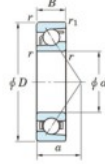

Deep groove ball bearing single row 7200-JTEKT - 7200-JTEKT

<https://www.123bearing.eu/bearing-housing/deep-groove-bearing/single-row/7200-jtekt>

Boundary dimensions

Single row angular bearing

Bearing No.	Boundary dimensions(mm)						Basic load ratings(kN)		Fatigue load	factor	Limiting speeds(min-1)
	d	D	B	d ₁ (mm)	r1(r ₁)mm	r2(r ₂)mm	C _r	C _{10r}	C ₁₀		
7200	10	30	9	0.6	0.3		6.75	2.75	0.14	-	23000

PRODUCT FEATURES

Brand	JTEKT
N° Ean13	3616060638519
Inside diameter	10 mm
Inside diameter	0.394" inch
Outside diameter	30 mm
Outside diameter	1.181" inch
Thickness	9 mm
Thickness	0.354" inch
Limiting speed	23000 rpm
Dynamic load	6.75 kN
Static load	2.75 kN
Packaging	1