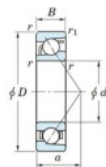

## Deep groove ball bearing single row 7200-C-JTEKT - 7200-C-JTEKT

<https://www.123bearing.eu/bearing-housing/deep-groove-bearing/single-row/7200-c-jtekt>

Boundary dimensions

Single row angular bearing

Bearing No.	Boundary dimensions(mm)					Basic load ratings(kN)		Fatigue load limit(kN)		Limiting speeds(min-1)	
	d	D	B	r1mm	r1mm	Cr	C0r	C0	factor	factor	Grease lub.
7200C	10	30	9	0.6	0.3	7.25	2.95	0.15	13.4		32000

## PRODUCT FEATURES

Brand	JTEKT
N° Ean13	3616060638526
Inside diameter	10 mm
Outside diameter	30 mm
Thickness	9 mm
Limiting speed	32000 rpm
Dynamic load	7.25 kN
Static load	2.95 kN
Packaging	1

[contact@123bearing.eu](mailto:contact@123bearing.eu)