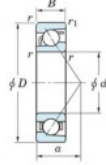

Deep groove ball bearing single row 7200-C-JTEKT - 7200-C-JTEKT

<https://www.123bearing.eu/bearing-housing/deep-groove-bearing/single-row/7200-c-jtekt>

Boundary dimensions

Single row angular bearing

Bearing No.	Boundary dimensions(mm)					Basic load ratings(kN)		Fatigue load limit(kN)		Limiting speeds(min-1)	
	d	D	B	r(mm)	r1(mm)	Cr	C0r	C0	factor	factor	Grease lub.
7200C	10	30	9	0.6	0.3	7.25	2.95	0.15	13.4		32000

PRODUCT FEATURES

Brand	JTEKT
N° Ean13	3616060638526
Inside diameter	10 mm
Outside diameter	30 mm
Thickness	9 mm
Limiting speed	32000 rpm
Dynamic load	7.25 kN
Static load	2.95 kN
Packaging	1

contact@123bearing.eu