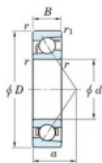

Deep groove ball bearing single row 7201-JTEKT - 7201-JTEKT

<https://www.123bearing.eu/bearing-housing/deep-groove-bearing/single-row/7201-jtekt>

Boundary dimensions

Single row angular bearing

Bearing No.	Boundary dimensions (mm)						Basic load ratings (kN)		Fatigue load limit (kN)		Limiting speeds (min-1)	
	d	D	B	r	r1	r1	Cr	Cor	C0r	ED	Grease lub.	Oil lub.
7201	12	32	10	0.6	0.3	0.3	10	4.05	0.31	-	21000	

PRODUCT FEATURES

Brand	JTEKT
N° Ean13	4549250192173
Inside diameter	12 mm
Inside diameter	0.472" inch
Outside diameter	32 mm
Outside diameter	1.26" inch
Thickness	10 mm
Thickness	0.394" inch
Limiting speed	21000 rpm
Dynamic load	10 kN
Static load	4.05 kN
Packaging	1