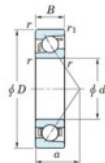

Deep groove ball bearing single row 7201-C-JTEKT - 7201-C-JTEKT

<https://www.123bearing.eu/bearing-housing/deep-groove-bearing/single-row/7201-c-jtekt>

Boundary dimensions

Single row angular bearing

Bearing No.	Boundary dimensions(mm)						Basic load ratings(kN)		Fatigue load limit(kN)	factor	Limiting speeds(min-1) General lub.
	d	D	B	r(mm)	r1(mm)	Cr	Cor	Cl			
7201C	12	32	10	0.6	0.3	10.6	4.3	0.33	12.5	30000	

PRODUCT FEATURES

Brand	JTEKT
N° Ean13	4549250292163
Inside diameter	12 mm
Inside diameter	0.472" inch
Outside diameter	32 mm
Outside diameter	1.26" inch
Thickness	10 mm
Thickness	0.394" inch
Limiting speed	30000 rpm
Dynamic load	10.6 kN
Static load	4.3 kN
Packaging	1