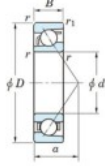

## Deep groove ball bearing single row 7301-JTEKT - 7301-JTEKT

<https://www.123bearing.eu/bearing-housing/deep-groove-bearing/single-row/7301-jtekt>

Boundary dimensions

Single row angular bearing

Bearing No.	Boundary dimensions(mm)					Basic load ratings(kN)		Fatigue load limit(kN)		factor f0	Limiting speeds(min-1) (General)
	d	D	B	r1(max)	r1(min)	C <sub>r</sub>	C <sub>0r</sub>	C <sub>0</sub>			
7301	12	37	12	1	0.6	14	5.25	0.41	-	-	19000

## PRODUCT FEATURES

Brand	JTEKT
N° Ean13	3616060638571
Inside diameter	12 mm
Outside diameter	37 mm
Thickness	12 mm
Limiting speed	19000 rpm
Dynamic load	14 kN
Static load	5.25 kN
Packaging	1

[contact@123bearing.eu](mailto:contact@123bearing.eu)