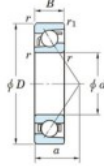

Deep groove ball bearing single row 7203-B-JTEKT - 7203-B-JTEKT

<https://www.123bearing.eu/bearing-housing/deep-groove-bearing/single-row/7203-b-jtekt>

Boundary dimensions

Single row angular bearing

Bearing No.	Boundary dimensions(mm)					Basic load ratings(kN)		Fatigue load factor		Limiting speeds(min-1) Grease lub.
	d	D	B	r1(mm)	r2(mm)	Cr	C0r	C0	0	
7203B	17	40	12	0.6	0.3	11.7	5.05	0.33	-	12000

PRODUCT FEATURES

Brand	JTEKT
N° Ean13	4549250192739
Inside diameter	17 mm
Outside diameter	40 mm
Thickness	12 mm
Limiting speed	12000 rpm
Dynamic load	11.7 kN
Static load	5.05 kN
Packaging	1

contact@123bearing.eu