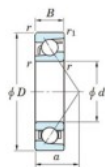

Deep groove ball bearing single row 7203-JTEKT - 7203-JTEKT

<https://www.123bearing.eu/bearing-housing/deep-groove-bearing/single-row/7203-jtekt>

Boundary dimensions

Single row angular bearing

Bearing No.	Boundary dimensions(mm)					Basic load ratings(kN)		Fatigue load limit(kN)		factor	Limiting speed(min-1)
	d	D	B	r(mm)	r1(mm)	C _r	C _{0r}	C _u	is		
7203	17	40	12	0.6	0.3	12.7	5.5	0.38	-	-	16000

PRODUCT FEATURES

Brand	JTEKT
N° Ean13	4549250192647
Inside diameter	17 mm
Outside diameter	40 mm
Thickness	12 mm
Limiting speed	16000 rpm
Dynamic load	12.7 kN
Static load	5.5 kN
Packaging	1

contact@123bearing.eu