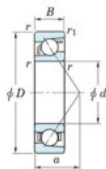

Deep groove ball bearing single row 7303-B-JTEKT - 7303-B-JTEKT

<https://www.123bearing.eu/bearing-housing/deep-groove-bearing/single-row/7303-b-jtekt>

Boundary dimensions

Single row angular bearing

Bearing No.	Boundary dimensions(mm)					Basic load ratings(kN)		Fatigue load limit(kN)		factor	Limiting speeds(min-1) Grease lub.
	a	D	B	r(mm)	r1(mm)	Cr	Cor	Cu	q0		
7303B	17	47	14	1	0.6	18.5	8.1	0.57	-	-	11000

PRODUCT FEATURES

Brand	JTEKT
N° Ean13	4549250198830
Inside diameter	17 mm
Outside diameter	47 mm
Thickness	14 mm
Limiting speed	11000 rpm
Weight	120 g
Dynamic load	18.5 kN
Static load	8.1 kN
Packaging	1