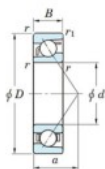

## Deep groove ball bearing single row 7303-JTEKT - 7303-JTEKT

<https://www.123bearing.eu/bearing-housing/deep-groove-bearing/single-row/7303-jtekt>

Boundary dimensions

Single row angular bearing

Bearing No.	Boundary dimensions(mm)						Basic load ratings(kN)		Fatigue load limit(kN)		factor f0	Limiting speeds(min-1) Grease lub.
	d	D	B	r(mm)	r1(mm)	Cr	Cor	Ca	Cor			
7303	17	47	14	1	0.6	20	8.75	0.66	-	-	14000	

## PRODUCT FEATURES

Brand	JTEKT
N° Ean13	4549250198823
Inside diameter	17 mm
Inside diameter	0.669" inch
Outside diameter	47 mm
Outside diameter	1.85" inch
Thickness	14 mm
Thickness	0.551" inch
Limiting speed	14000 rpm
Dynamic load	20 kN
Static load	8.75 kN
Packaging	1