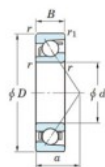

## Deep groove ball bearing single row 7304-C-JTEKT - 7304-C-JTEKT

<https://www.123bearing.eu/bearing-housing/deep-groove-bearing/single-row/7304-c-jtekt>

Boundary dimensions

Single row angular bearing

Bearing No.	Boundary dimensions(mm)					Basic load ratings(kN)		Fatigue load factor		Limiting speeds(min-1)
	d	D	B	r(mm)	r1(mm)	Cr	Cor	Cu	fo	Grease lub.
7304C	20	52	15	1.1	0.6	24.8	11.1	0.86	12.6	18000

## PRODUCT FEATURES

Brand	JTEKT
N° Ean13	3616060638731
Inside diameter	20 mm
Outside diameter	52 mm
Thickness	15 mm
Limiting speed	18000 rpm
Dynamic load	24.8 kN
Static load	11.1 kN
Packaging	1

[contact@123bearing.eu](mailto:contact@123bearing.eu)