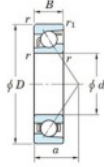

Deep groove ball bearing single row 7205-JTEKT - 7205-JTEKT

<https://www.123bearing.eu/bearing-housing/deep-groove-bearing/single-row/7205-jtekt>

Boundary dimensions

Single row angular bearing

Bearing No.	Boundary dimensions(mm)					Basic load ratings(kN)		Fatigue load limit(kN)		factor	Limiting speeds(min-1) Grease lub.
	d	D	B	r1(max)	r1(min)	Cr	C0r	Cu	10		
7205	25	52	15	1	0.6	20.2	10.3	0.67	-	-	12000

PRODUCT FEATURES

Brand	JTEKT
N° Ean13	4549250193323
Inside diameter	25 mm
Outside diameter	52 mm
Thickness	15 mm
Limiting speed	12000 rpm
Weight	128 g
Dynamic load	9.3 kN
Static load	14.8 kN
Packaging	-