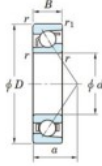

Deep groove ball bearing single row 7205-C-JTEKT - 7205-C-JTEKT

<https://www.123bearing.eu/bearing-housing/deep-groove-bearing/single-row/7205-c-jtekt>

Boundary dimensions

Single row angular bearing

Bearing No.	Boundary dimensions(mm)					Basic load ratings(kN)		Fatigue load limit(kN)		factor	Limiting speeds(min-1) Grease lub.
	d	D	B	r1(mm)	r1(max)	C _r	C _{0r}	C _u	②		
7205C	25	52	15	1	0.6	21.9	11.1	0.77	14		16000

PRODUCT FEATURES

Brand	JTEKT
N° Ean13	3616060638755
Inside diameter	25 mm
Outside diameter	52 mm
Thickness	15 mm
Limiting speed	16000 rpm
Dynamic load	21.9 kN
Static load	11.1 kN
Packaging	1

contact@123bearing.eu