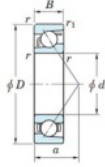

Deep groove ball bearing single row 7305-B-JTEKT - 7305-B-JTEKT

<https://www.123bearing.eu/bearing-housing/deep-groove-bearing/single-row/7305-b-jtekt>

Boundary dimensions

Single row angular bearing

Bearing No.	Boundary dimensions(mm)					Basic load ratings(kN)		Fatigue load limit(kN)		factor	Limiting speeds(min-1) (Grease lub.)
	d	D	B	r1(min)	r1(max)	C _r	C _{0r}	C _u	C _{0u}		
7305B	25	62	17	1.1	0.6	30.5	14.6	1	-	-	8000

PRODUCT FEATURES

Brand	JTEKT
N° Ean13	4549250199011
Inside diameter	25 mm
Outside diameter	62 mm
Thickness	17 mm
Limiting speed	8000 rpm
Dynamic load	30.5 kN
Static load	14.6 kN
Packaging	1

contact@123bearing.eu