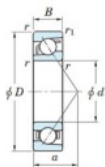

## Deep groove ball bearing single row 7305-JTEKT - 7305-JTEKT

<https://www.123bearing.eu/bearing-housing/deep-groove-bearing/single-row/7305-jtekt>

Boundary dimensions

Single row angular bearing

Bearing No.	Boundary dimensions(mm)					Basic load ratings(kN)		Fatigue load limit(kN)		factor	Limiting speeds(min-1) Grease lub.
	d	D	B	r1(mm)	r2(mm)	C <sub>r</sub>	C <sub>0r</sub>	C <sub>u</sub>	f <sub>0</sub>		
7305	25	62	17	1.1	0.8	33	15.8	1.15	-	-	11000

## PRODUCT FEATURES

Brand	JTEKT
N° Ean13	4549250198991
Inside diameter	25 mm
Outside diameter	62 mm
Thickness	17 mm
Limiting speed	11000 rpm
Dynamic load	33 kN
Static load	15.8 kN
Packaging	1

[contact@123bearing.eu](mailto:contact@123bearing.eu)