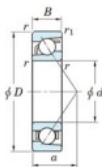

Deep groove ball bearing single row 7305-C-JTEKT - 7305-C-JTEKT

<https://www.123bearing.eu/bearing-housing/deep-groove-bearing/single-row/7305-c-jtekt>

Boundary dimensions

Single row angular bearing

Bearing No.	Boundary dimensions(mm)						Basic load ratings(kN)		Fatigue load limit(kN)		factor	Limiting speeds(min-1) Grease lub.
	d	D	B	r(mm)	r1(mm)		Cr	Cor	Cu	ED		
7305C	25	62	17	1.1	0.6		35.1	16.8	1.3	12.8	15000	

PRODUCT FEATURES

Brand	JTEKT
N° Ean13	3616060638786
Inside diameter	25 mm
Outside diameter	62 mm
Thickness	17 mm
Limiting speed	15000 rpm
Dynamic load	35.1 kN
Static load	16.8 kN
Packaging	1

contact@123bearing.eu