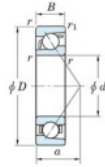

Deep groove ball bearing single row 7405-JTEKT - 7405-JTEKT

<https://www.123bearing.eu/bearing-housing/deep-groove-bearing/single-row/7405-jtekt>

Boundary dimensions

Single row angular bearing

Bearing No.	Boundary dimensions(mm)					Basic load ratings(kN)		Fatigue load limit(kN)		factor	Limiting speeds(min-1) Grease lub.
	d	D	B	r1(mm)	r2(mm)	Cr	C0r	C0i	10		
7405	25	80	21	1.5	1	53.3	25.7	2	-	6500	

PRODUCT FEATURES

Brand	JTEKT
N° Ean13	3616060638809
Inside diameter	25 mm
Outside diameter	80 mm
Thickness	21 mm
Limiting speed	6500 rpm
Dynamic load	53.3 kN
Static load	25.7 kN
Packaging	1

contact@123bearing.eu