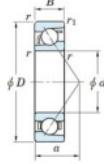

Deep groove ball bearing single row 7206-JTEKT - 7206-JTEKT

<https://www.123bearing.eu/bearing-housing/deep-groove-bearing/single-row/7206-jtekt>

Boundary dimensions

Single row angular bearing

Bearing No.	Boundary dimensions(mm)					Basic load ratings(kN)		Fatigue load limit(kN)		factor	Limiting speeds(min-1) Grease/Oil
	d	D	B	r(max)	r(min)	C _r	C _{0r}	C _u	C ₁₀		
7206	30	62	16	1	0.6	28.1	14.8	0.97	-	-	10000

PRODUCT FEATURES

Brand	JTEKT
N° Ean13	4549250193736
Inside diameter	30 mm
Outside diameter	62 mm
Thickness	16 mm
Limiting speed	10000 rpm
Dynamic load	28.1 kN
Static load	14.8 kN
Packaging	1

contact@123bearing.eu