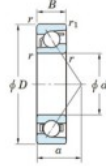

## Deep groove ball bearing single row 7406-JTEKT - 7406-JTEKT

<https://www.123bearing.eu/bearing-housing/deep-groove-bearing/single-row/7406-jtekt>

Boundary dimensions

Single row angular bearing

Bearing No.	Boundary dimensions(mm)						Basic load ratings(kN)		Fatigue load limit(kN)	factor	Limiting speeds(min-1)
	d	D	B	r1(mm)	r2(mm)		Cr	Cor	Cl	f0	Groove Lub.
7406	30	90	23	1.5	1		63.9	31.6	2.5	-	5800

## PRODUCT FEATURES

Brand	JTEKT
N° Ean13	4549250202858
Inside diameter	30 mm
Outside diameter	90 mm
Thickness	23 mm
Limiting speed	5800 rpm
Dynamic load	63.9 kN
Static load	31.6 kN
Packaging	1

[contact@123bearing.eu](mailto:contact@123bearing.eu)