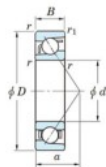

## Deep groove ball bearing single row 7207-C-JTEKT - 7207-C-JTEKT

<https://www.123bearing.eu/bearing-housing/deep-groove-bearing/single-row/7207-c-jtekt>

Boundary dimensions

Single row angular bearing

Bearing No.	Boundary dimensions(mm)						Basic load ratings(kN)		Fatigue load factor		Limiting speeds(min-1)
	d	D	B	r	r1	Cr	C0r	Ca	f0	Grease lub	
7207C	35	72	17	1.1	0.6	40.1	21.7	1.5	14	12000	

## PRODUCT FEATURES

Brand	JTEKT
N° Ean13	4549250269646
Inside diameter	35 mm
Outside diameter	72 mm
Thickness	17 mm
Limiting speed	12000 rpm
Dynamic load	40.1 kN
Static load	21.7 kN
Packaging	1

[contact@123bearing.eu](mailto:contact@123bearing.eu)