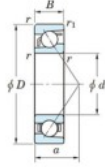

Deep groove ball bearing single row 7307-C-JTEKT - 7307-C-JTEKT

<https://www.123bearing.eu/bearing-housing/deep-groove-bearing/single-row/7307-c-jtekt>

Boundary dimensions

Single row angular bearing

Bearing No.	Boundary dimensions(mm)					Basic load ratings(kN)		Fatigue load factor		Limiting speeds(min-1)
	d	D	B	r1(mm)	r2(mm)	Cr	C0r	Cu	f0	Gross lub
7307C	35	80	21	1.5	1	53.5	28.3	2.1	13.4	11000

PRODUCT FEATURES

Brand	JTEKT
N° Ean13	3616060638915
Inside diameter	35 mm
Outside diameter	80 mm
Thickness	21 mm
Limiting speed	11000 rpm
Dynamic load	53.5 kN
Static load	28.3 kN
Packaging	1

contact@123bearing.eu