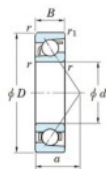

Deep groove ball bearing single row 7407-JTEKT - 7407-JTEKT

<https://www.123bearing.eu/bearing-housing/deep-groove-bearing/single-row/7407-jtekt>

Boundary dimensions

Single row angular bearing

Bearing No.	Boundary dimensions(mm)					Basic load ratings(kN)		Fatigue load limit(kN)		factor	Limiting speed(rpm-1) (Grease lub.)
	d	D	B	r1(mm)	r2(mm)	C _r	C _{0r}	C _u	C ₁₀		
7407	35	100	25	1.5	1	81.1	41.1	3.2	-	-	5200

PRODUCT FEATURES

Brand	JTEKT
N° Ean13	3616060638939
Inside diameter	35 mm
Outside diameter	100 mm
Thickness	25 mm
Limiting speed	5200 rpm
Dynamic load	81.1 kN
Static load	41.1 kN
Packaging	1

contact@123bearing.eu