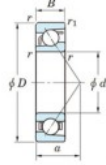

Deep groove ball bearing single row 7308-JTEKT - 7308-JTEKT

<https://www.123bearing.eu/bearing-housing/deep-groove-bearing/single-row/7308-jtekt>

Boundary dimensions

Single row angular bearing

Bearing No.	Boundary dimensions(mm)					Basic load ratings(kN)		Fatigue load limit(kN)		factor	Limiting speeds(min-1) Gross lub.
	d	D	B	r1(min)	r1(max)	C _r	C _{0r}	C ₀	10		
7308	40	90	23	1.5	1	61	32.9	2.3	-	-	7300

PRODUCT FEATURES

Brand	JTEKT
N° Ean13	4549250199646
Inside diameter	40 mm
Outside diameter	90 mm
Thickness	23 mm
Limiting speed	7300 rpm
Dynamic load	61 kN
Static load	2.3 kN
Packaging	1

contact@123bearing.eu