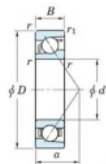

Deep groove ball bearing single row 7209-C-JTEKT - 7209-C-JTEKT

<https://www.123bearing.eu/bearing-housing/deep-groove-bearing/single-row/7209-c-jtekt>

Boundary dimensions

Single row angular bearing

Bearing No.	Boundary dimensions(mm)						Basic load ratings(kN)		Fatigue load limit(kN)		factor	Limiting speeds(min-1) Grease lub.
	d	D	B	r	r1	a	Cr	Cor	C0r	F0		
7209C	45	85	19	1.1	0.6		53.6	30.9	2.1	14.2		10000

PRODUCT FEATURES

Brand	JTEKT
N° Ean13	3616060639035
Inside diameter	45 mm
Outside diameter	85 mm
Thickness	19 mm
Limiting speed	10000 rpm
Dynamic load	53.6 kN
Static load	30.9 kN
Packaging	1

contact@123bearing.eu