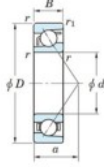

Deep groove ball bearing single row 7311-B-JTEKT - 7311-B-JTEKT

<https://www.123bearing.eu/bearing-housing/deep-groove-bearing/single-row/7311-b-jtekt>

Boundary dimensions

Single row angular bearing

Bearing No.	Boundary dimensions(mm)					Basic load ratings(kN)		Fatigue load limits(kN)		factor	Limiting speeds(min-1) Grease lub.
	d	D	B	r1(mm)	r(mm)	Cr	C0r	Cr	C0r		
7311B	55	120	29	2	1	98.4	56.7	3.7	-	-	4000

PRODUCT FEATURES

Brand	JTEKT
N° Ean13	4549250200489
Inside diameter	55 mm
Outside diameter	120 mm
Thickness	29 mm
Limiting speed	4000 rpm
Weight	1340 g
Dynamic load	98.4 kN
Static load	56.7 kN
Packaging	1