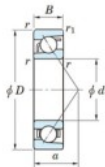

Deep groove ball bearing single row 7214-C-JTEKT - 7214-C-JTEKT

<https://www.123bearing.eu/bearing-housing/deep-groove-bearing/single-row/7214-c-jtekt>

Boundary dimensions

Single row angular bearing

Bearing No.	Boundary dimensions(mm)					Basic load ratings(kN)		Fatigue load factor		Limiting speeds(min-1)
	d	D	B	r(max)	r1(min)	C _r	C _{0r}	C ₁	f ₀	Grease lub.
7214C	70	125	24	1.5	1	104	68.8	4.45	14.6	6700

PRODUCT FEATURES

Brand	JTEKT
N° Ean13	4549250196461
Inside diameter	70 mm
Outside diameter	125 mm
Thickness	24 mm
Limiting speed	6700 rpm
Dynamic load	104 kN
Static load	68.8 kN
Packaging	1

contact@123bearing.eu