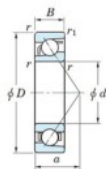

Deep groove ball bearing single row 7215-B-JTEKT - 7215-B-JTEKT

<https://www.123bearing.eu/bearing-housing/deep-groove-bearing/single-row/7215-b-jtekt>

Boundary dimensions

123BEARING

Single row angular bearing

Bearing No.	Boundary dimensions(mm)					Basic load ratings(kN)		Fatigue load limit(kN)		factor n0	Limiting speeds(min-1) Grease lub.
	d	D	B	r1(min)	r1(max)	Cr	Cr	Cu	Cu		
7215B	75	130	25	1.5	1	93.6	63.3	3.65	-	-	3400

PRODUCT FEATURES

Brand	JTEKT
N° Ean13	4549250196652
Inside diameter	75 mm
Inside diameter	2.953" inch
Outside diameter	130 mm
Outside diameter	5.118" inch
Thickness	25 mm
Thickness	0.984" inch
Limiting speed	3400 rpm
Dynamic load	93.6 kN
Static load	63.3 kN
Packaging	1