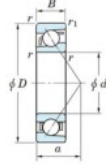

Deep groove ball bearing single row 7215-JTEKT - 7215-JTEKT

<https://www.123bearing.eu/bearing-housing/deep-groove-bearing/single-row/7215-jtekt>

Boundary dimensions

Single row angular bearing

Bearing No.	Boundary dimensions(mm)					Basic load ratings(kN)		Fatigue load limit(kN)		factor	Limiting speeds(min-1) General lub.
	d	D	B	r1(mm)	r2(mm)	Cr	C0p	C0	f0		
7215	75	130	25	1.5	1	103	69.5	4.2	-	-	4600

PRODUCT FEATURES

Brand	JTEKT
N° Ean13	4549250196607
Inside diameter	75 mm
Outside diameter	130 mm
Thickness	25 mm
Limiting speed	4600 rpm
Dynamic load	103 kN
Static load	69.5 kN
Packaging	1

contact@123bearing.eu