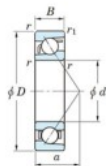

Deep groove ball bearing single row 7315-JTEKT - 7315-JTEKT

<https://www.123bearing.eu/bearing-housing/deep-groove-bearing/single-row/7315-jtekt>

Boundary dimensions

Single row angular bearing

Bearing No.	Boundary dimensions(mm)						Basic load ratings(kN)		Fatigue load limit(kN)		Limiting speed(min-1)	
	d	D	B	r1(max)	r1(min)	r2(max)	Cr	CO	Ca	CB	FD	Grease lub.
7315	75	160	37	2.1	1.1		170	106	6.75	-		4000

PRODUCT FEATURES

Brand	JTEKT
N° Ean13	4549250201554
Inside diameter	75 mm
Outside diameter	160 mm
Thickness	37 mm
Limiting speed	4000 rpm
Dynamic load	170 kN
Static load	106 kN
Packaging	1

contact@123bearing.eu