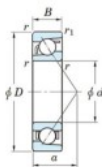

Deep groove ball bearing single row 7316-JTEKT - 7316-JTEKT

<https://www.123bearing.eu/bearing-housing/deep-groove-bearing/single-row/7316-jtekt>

Boundary dimensions

Single row angular bearing

Bearing No.	Boundary dimensions(mm)					Basic load ratings(kN)		Fatigue load limit(kN)		factor	Limiting speeds(min-1) Grease lub.
	d	D	B	r/mm	r1/mm	C ₁₀	C ₉₀	C ₁₀	C ₉₀		
7316	80	170	39	2.1	1.1	184	119	7.35	-	-	3700

PRODUCT FEATURES

Brand	JTEKT
N° Ean13	4549250201721
Inside diameter	80 mm
Outside diameter	170 mm
Thickness	39 mm
Limiting speed	3700 rpm
Weight	3700 g
Dynamic load	184 kN
Static load	119 kN
Packaging	-