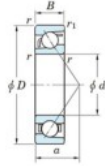

Deep groove ball bearing single row 7001-B-FY-JTEKT - 7001-B-FY-JTEKT

<https://www.123bearing.eu/bearing-housing/deep-groove-bearing/single-row/7001-b-fy-jtekt>

Boundary dimensions

Single row angular bearing

| Bearing No. | Boundary dimensions(mm) | | | | | | Basic load ratings(kN) | | Fatigue load limits(kN) | | factor (f) | Limiting speeds(min-1) Grease lub. |
|-------------|-------------------------|----|----|-------|--------|------|------------------------|-----|-------------------------|---|------------|---------------------------------------|
| | d | D | B | α(mm) | r1(mm) | Cr | Cor | Cu | Cu | | | |
| 7300 FY | 10 | 35 | 11 | 0.6 | 0.3 | 10.6 | 3.75 | 0.3 | - | - | 27000 | |

PRODUCT FEATURES

| | |
|------------------|---------------|
| Brand | JTEKT |
| N° Ean13 | 3616060639929 |
| Inside diameter | 12 mm |
| Outside diameter | 28 mm |
| Thickness | 8 mm |
| Limiting speed | 22000 rpm |
| Dynamic load | 6.2 kN |
| Static load | 2.5 kN |
| Packaging | 1 |