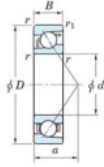

Deep groove ball bearing single row 7001-FY-JTEKT - 7001-FY-JTEKT

<https://www.123bearing.eu/bearing-housing/deep-groove-bearing/single-row/7001-fy-jtekt>

Boundary dimensions

Single row angular bearing

Bearing No.	Boundary dimensions(mm)						Basic load ratings(kN)		Fatigue load limit(kN)		factor	Limiting speeds(min-1) Grease lub.
	d	D	B	r(mm)	r1(mm)	Cr	Cor	Cu				
7001 FY	12	28	8	0.3	0.15	6.75	2.75	0.14	-	-	29000	

PRODUCT FEATURES

Brand	JTEKT
N° Ean13	3616060639936
Inside diameter	12 mm
Outside diameter	28 mm
Thickness	8 mm
Limiting speed	29000 rpm
Dynamic load	6.75 kN
Static load	2.75 kN
Packaging	1

contact@123bearing.eu