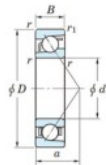

## Deep groove ball bearing single row 7201-FY-JTEKT - 7201-FY-JTEKT

<https://www.123bearing.eu/bearing-housing/deep-groove-bearing/single-row/7201-fy-jtekt>

Boundary dimensions

Single row angular bearing

Bearing No.	Boundary dimensions(mm)						Basic load ratings(kN)		Fatigue load limit(kN)		Limiting speeds(min <sup>-1</sup> )	
	d	D	B	r1(max)	r2(max)		C <sub>0</sub>	C	C <sub>0</sub>	FP	Grease lub.	
7201 FY	12	32	10	0.6	0.3		9.3	3.65	0.28	-	27000	

## PRODUCT FEATURES

Brand	JTEKT
N° Ean13	3616060639967
Inside diameter	12 mm
Outside diameter	32 mm
Thickness	10 mm
Limiting speed	27000 rpm
Dynamic load	9.3 kN
Static load	3.65 kN
Packaging	1

[contact@123bearing.eu](mailto:contact@123bearing.eu)