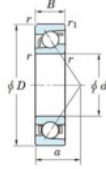

Deep groove ball bearing single row 7203-B-FY-JTEKT - 7203-B-FY-JTEKT

<https://www.123bearing.eu/bearing-housing/deep-groove-bearing/single-row/7203-b-fy-jtekt>

Boundary dimensions

Single row angular bearing

Bearing No.	Boundary dimensions(mm)					Basic load ratings(kN)		Fatigue load limit(kN)		factor (f)	Limiting speeds(min-1) Grease lub.
	d	D	B	r1(mm)	r(mm)	Cr	C0r	C0			
7203B FY	17	40	12	0.6	0.3	11.7	5.05	0.33	-	-	16000

PRODUCT FEATURES

Brand	JTEKT
N° Ean13	3616060640123
Inside diameter	17 mm
Outside diameter	40 mm
Thickness	12 mm
Limiting speed	16000 rpm
Dynamic load	11.7 kN
Static load	5.05 kN
Packaging	1

contact@123bearing.eu