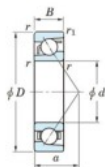

Deep groove ball bearing single row 7303-B-FY-JTEKT - 7303-B-FY-JTEKT

<https://www.123bearing.eu/bearing-housing/deep-groove-bearing/single-row/7303-b-fy-jtekt>

Boundary dimensions

Single row angular bearing

Bearing No.	Boundary dimensions(mm)					Basic load ratings(kN)		Fatigue load limit(kN)		factor	Limiting speeds(min-1) Grease lub.
	d	D	B	r1(mm)	r2(mm)	Cr	C0r	Cu	U		
7303B FY	17	47	14	1	0.6	17.3	7.3	0.51	-	-	14000

PRODUCT FEATURES

Brand	JTEKT
N° Ean13	3616060640154
Inside diameter	17 mm
Outside diameter	47 mm
Thickness	14 mm
Limiting speed	14000 rpm
Dynamic load	17.3 kN
Static load	7.3 kN
Packaging	1

contact@123bearing.eu