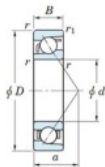

## Deep groove ball bearing single row 7204-B-FY-JTEKT - 7204-B-FY-JTEKT

<https://www.123bearing.eu/bearing-housing/deep-groove-bearing/single-row/7204-b-fy-jtekt>

Boundary dimensions

Single row angular bearing

Bearing No.	Boundary dimensions(mm)					Basic load ratings(kN)		Fatigue load limit(kN)		factor	Limiting speeds(min-1) (grease lub)
	d	D	B	r1(mm)	r2(mm)	Cr	Cor	Cu	10		
7004C FY	20	42	12	0.6	0.3	13.9	6.6	0.45	14.1		26000

## PRODUCT FEATURES

Brand	JTEKT
N° Ean13	3616060640222
Inside diameter	20 mm
Inside diameter	0.787" inch
Outside diameter	47 mm
Outside diameter	1.85" inch
Thickness	14 mm
Thickness	0.551" inch
Limiting speed	13000 rpm
Dynamic load	16.6 kN
Static load	7.7 kN
Packaging	1