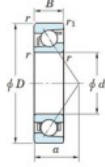

## Deep groove ball bearing single row 7204-FY-JTEKT - 7204-FY-JTEKT

<https://www.123bearing.eu/bearing-housing/deep-groove-bearing/single-row/7204-fy-jtekt>

Boundary dimensions

Single row angular bearing

Bearing No.	Boundary dimensions(mm)					Basic load ratings(kN)		Fatigue load limit(kN)		factor	Limiting speeds(min-1) Grease lub.
	d	D	B	r(mm)	r1(mm)	Cr	Cor	Cu	Ca		
7204 FY	20	47	14	1	0.6	18.1	8.4	0.58	-	-	17000

## PRODUCT FEATURES

Brand	JTEKT
N° Ean13	3616060640239
Inside diameter	20 mm
Outside diameter	47 mm
Thickness	14 mm
Limiting speed	17000 rpm
Dynamic load	18.1 kN
Static load	8.4 kN
Packaging	1

[contact@123bearing.eu](mailto:contact@123bearing.eu)