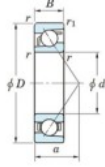

Deep groove ball bearing single row 7204-C-FY-JTEKT - 7204-C-FY-JTEKT

<https://www.123bearing.eu/bearing-housing/deep-groove-bearing/single-row/7204-c-fy-jtekt>

Boundary dimensions

Single row angular bearing

Bearing No.	Boundary dimensions(mm)					Basic load ratings(kN)		Fatigue load limits(kN)		factor	Limiting speeds(min-1) Grease lub.
	d	D	B	r1(mm)	r1(mm)	Cr	Cor	Ca	Cb		
7204C FY	20	47	14	1	0.6	19.4	9	0.67	13.4		24000

PRODUCT FEATURES

Brand	JTEKT
N° Ean13	3616060640246
Inside diameter	20 mm
Outside diameter	47 mm
Thickness	14 mm
Limiting speed	24000 rpm
Dynamic load	19.4 kN
Static load	9 kN
Packaging	1

contact@123bearing.eu