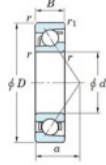

Deep groove ball bearing single row 7304-B-FY-JTEKT - 7304-B-FY-JTEKT

<https://www.123bearing.eu/bearing-housing/deep-groove-bearing/single-row/7304-b-fy-jtekt>

Boundary dimensions

Single row angular bearing

Bearing No.	Boundary dimensions(mm)				Basic load ratings(kN)		Fatigue load limit(kN)		factor	Limiting speeds(min-1)
	d	D	B	r1(max)	C _r	C _{0r}	C _{0r}	ISO		
7304B FY	20	52	15	1.1	20.2	8.7	0.61	-	13000	

PRODUCT FEATURES

Brand	JTEKT
N° Ean13	3616060640253
Inside diameter	20 mm
Outside diameter	52 mm
Thickness	15 mm
Limiting speed	13000 rpm
Dynamic load	20.2 kN
Static load	8.7 kN
Packaging	1

contact@123bearing.eu