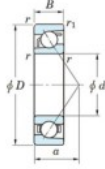

Deep groove ball bearing single row 7304-FY-JTEKT - 7304-FY-JTEKT

<https://www.123bearing.eu/bearing-housing/deep-groove-bearing/single-row/7304-fy-jtekt>

Boundary dimensions

Single row angular bearing

Bearing No.	Boundary dimensions(mm)						Basic load ratings(kN)		Fatigue load limit(kN)		factor	Limiting speeds(min-1) Grease lub.
	d	D	B	r1max	r1min		Cr	C0r	Cr	C0r		
7304 FY	20	52	15	1.1	0.6		21.8	9.4	0.71	-		17000

PRODUCT FEATURES

Brand	JTEKT
N° Ean13	3616060640260
Inside diameter	20 mm
Outside diameter	52 mm
Thickness	15 mm
Limiting speed	17000 rpm
Dynamic load	21.8 kN
Static load	9.4 kN
Packaging	1

contact@123bearing.eu