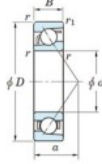

Deep groove ball bearing single row 7404-B-FY-JTEKT - 7404-B-FY-JTEKT

<https://www.123bearing.eu/bearing-housing/deep-groove-bearing/single-row/7404-b-fy-jtekt>

Boundary dimensions

Single row angular bearing

Bearing No.	Boundary dimensions(mm)						Basic load ratings(kN)		Fatigue load limit(kN)		Limiting speeds(min ⁻¹)	
	d	D	B	r1(mm)	r2(mm)	C ₁₀	C ₉₀	C ₁₀	C ₉₀	ft	ft _{lim}	
7404B FY	20	72	19	1.1	0.6	41.9	17.9	1.4	-	-	8500	

PRODUCT FEATURES

Brand	JTEKT
N° Ean13	3616060640284
Inside diameter	20 mm
Inside diameter	0.787" inch
Outside diameter	72 mm
Outside diameter	2.835" inch
Thickness	19 mm
Thickness	0.748" inch
Limiting speed	8500 rpm
Dynamic load	41.9 kN
Static load	17.9 kN
Packaging	1