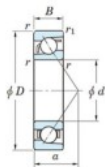

## Deep groove ball bearing single row 7404-B-FY-JTEKT - 7404-B-FY-JTEKT

<https://www.123bearing.eu/bearing-housing/deep-groove-bearing/single-row/7404-b-fy-jtekt>

Boundary dimensions

Single row angular bearing

Bearing No.	Boundary dimensions(mm)						Basic load ratings(kN)		Fatigue load limit(kN)		Limiting speeds(min <sup>-1</sup> )	
	d	D	B	r1(max)	r2(max)	C <sub>10</sub>	C <sub>90</sub>	C <sub>10</sub>	C <sub>90</sub>	ft	fr	
7404B FY	20	72	19	1.1	0.6	41.9	17.9	1.4	-	-	8500	

## PRODUCT FEATURES

Brand	JTEKT
N° Ean13	3616060640284
Inside diameter	20 mm
Inside diameter	0.787" inch
Outside diameter	72 mm
Outside diameter	2.835" inch
Thickness	19 mm
Thickness	0.748" inch
Limiting speed	8500 rpm
Dynamic load	41.9 kN
Static load	17.9 kN
Packaging	1