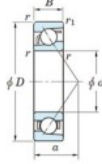

## Deep groove ball bearing single row 7404-B-FY-JTEKT - 7404-B-FY-JTEKT

<https://www.123bearing.eu/bearing-housing/deep-groove-bearing/single-row/7404-b-fy-jtekt>

Boundary dimensions

Single row angular bearing

Bearing No.	Boundary dimensions(mm)						Basic load ratings(kN)		Fatigue load limit(kN)		Limiting speeds(min <sup>-1</sup> )	
	d	D	B	r1(mm)	r2(mm)	C <sub>10</sub>	C <sub>90</sub>	C <sub>10</sub>	C <sub>90</sub>	ft	ft <sub>lim</sub>	
7404B FY	20	72	19	1.1	0.6	41.9	17.9	1.4	-	-	8500	

## PRODUCT FEATURES

Brand	JTEKT
N° Ean13	3616060640284
Inside diameter	20 mm
Inside diameter	0.787" inch
Outside diameter	72 mm
Outside diameter	2.835" inch
Thickness	19 mm
Thickness	0.748" inch
Limiting speed	8500 rpm
Dynamic load	41.9 kN
Static load	17.9 kN
Packaging	1