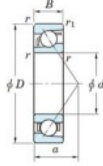

## Deep groove ball bearing single row 7404-B-FY-JTEKT - 7404-B-FY-JTEKT

<https://www.123bearing.eu/bearing-housing/deep-groove-bearing/single-row/7404-b-fy-jtekt>

Boundary dimensions

Single row angular bearing

Bearing No.	Boundary dimensions(mm)						Basic load ratings(kN)		Fatigue load limit(kN)		Limiting speeds(min <sup>-1</sup> )	
	d	D	B	r1(mm)	r2(mm)	C <sub>10</sub>	C <sub>90</sub>	C <sub>10</sub>	C <sub>90</sub>	ft	ft <sub>lim</sub>	
7404B FY	20	72	19	1.1	0.6	41.9	17.9	1.4	-	-	8500	

## PRODUCT FEATURES

Brand	JTEKT
N° Ean13	3616060640284
Inside diameter	20 mm
Inside diameter	0.787" inch
Outside diameter	72 mm
Outside diameter	2.835" inch
Thickness	19 mm
Thickness	0.748" inch
Limiting speed	8500 rpm
Dynamic load	41.9 kN
Static load	17.9 kN
Packaging	1