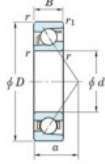

## Deep groove ball bearing single row 7404-B-FY-JTEKT - 7404-B-FY-JTEKT

<https://www.123bearing.eu/bearing-housing/deep-groove-bearing/single-row/7404-b-fy-jtekt>

Boundary dimensions

Single row angular bearing

Bearing No.	Boundary dimensions(mm)						Basic load ratings(kN)		Fatigue load limit(kN)		Limiting speeds(rpm-1)	
	d	D	B	r1(mm)	r2(mm)	C <sub>10</sub>	C <sub>90</sub>	C <sub>10</sub>	C <sub>90</sub>	B)	Grease lub.	
7404B FY	20	72	19	1.1	0.6	41.9	17.9	1.4	-	-	8500	

## PRODUCT FEATURES

Brand	JTEKT
N° Ean13	3616060640284
Inside diameter	20 mm
Inside diameter	0.787" inch
Outside diameter	72 mm
Outside diameter	2.835" inch
Thickness	19 mm
Thickness	0.748" inch
Limiting speed	8500 rpm
Dynamic load	41.9 kN
Static load	17.9 kN
Packaging	1