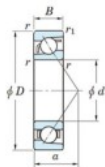

## Deep groove ball bearing single row 7404-B-FY-JTEKT - 7404-B-FY-JTEKT

<https://www.123bearing.eu/bearing-housing/deep-groove-bearing/single-row/7404-b-fy-jtekt>

Boundary dimensions

Single row angular bearing

Bearing No.	Boundary dimensions(mm)						Basic load ratings(kN)		Fatigue load limit(kN)		Limiting speeds(min <sup>-1</sup> )	
	d	D	B	r1(mm)	r2(mm)	C <sub>10</sub>	C <sub>90</sub>	C <sub>10</sub>	C <sub>90</sub>	ft	ft <sub>lim</sub>	
7404B FY	20	72	19	1.1	0.6	41.9	17.9	1.4	-	-	8500	

## PRODUCT FEATURES

Brand	JTEKT
N° Ean13	3616060640284
Inside diameter	20 mm
Inside diameter	0.787" inch
Outside diameter	72 mm
Outside diameter	2.835" inch
Thickness	19 mm
Thickness	0.748" inch
Limiting speed	8500 rpm
Dynamic load	41.9 kN
Static load	17.9 kN
Packaging	1