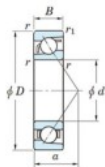

Deep groove ball bearing single row 7404-B-FY-JTEKT - 7404-B-FY-JTEKT

<https://www.123bearing.eu/bearing-housing/deep-groove-bearing/single-row/7404-b-fy-jtekt>

Boundary dimensions

Single row angular bearing

Bearing No.	Boundary dimensions(mm)						Basic load ratings(kN)		Fatigue load limit(kN)		Limiting speeds(min ⁻¹)	
	d	D	B	r1(mm)	r2(mm)	C ₁₀	C ₉₀	C ₁₀	C ₉₀	ft	ft _{lim}	
7404B FY	20	72	19	1.1	0.6	41.9	17.9	1.4	-	-	8500	

PRODUCT FEATURES

Brand	JTEKT
N° Ean13	3616060640284
Inside diameter	20 mm
Inside diameter	0.787" inch
Outside diameter	72 mm
Outside diameter	2.835" inch
Thickness	19 mm
Thickness	0.748" inch
Limiting speed	8500 rpm
Dynamic load	41.9 kN
Static load	17.9 kN
Packaging	1