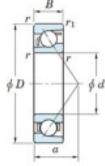

Deep groove ball bearing single row 7404-B-FY-JTEKT - 7404-B-FY-JTEKT

<https://www.123bearing.eu/bearing-housing/deep-groove-bearing/single-row/7404-b-fy-jtekt>

Boundary dimensions

Single row angular bearing

Bearing No.	Boundary dimensions(mm)						Basic load ratings(kN)		Fatigue load limit(kN)		Limiting speeds(rpm-1)	
	d	D	B	r1(mm)	r2(mm)	C ₁₀	C ₉₀	C ₁₀	C ₉₀	B)	Grease lub.	
7404B FY	20	72	19	1.1	0.6	41.9	17.9	1.4	-	-	8500	

PRODUCT FEATURES

Brand	JTEKT
N° Ean13	3616060640284
Inside diameter	20 mm
Inside diameter	0.787" inch
Outside diameter	72 mm
Outside diameter	2.835" inch
Thickness	19 mm
Thickness	0.748" inch
Limiting speed	8500 rpm
Dynamic load	41.9 kN
Static load	17.9 kN
Packaging	1