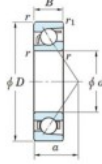

Deep groove ball bearing single row 7404-B-FY-JTEKT - 7404-B-FY-JTEKT

<https://www.123bearing.eu/bearing-housing/deep-groove-bearing/single-row/7404-b-fy-jtekt>

Boundary dimensions

Single row angular bearing

Bearing No.	Boundary dimensions(mm)						Basic load ratings(kN)		Fatigue load limit(kN)		Limiting speeds(min ⁻¹)	
	d	D	B	r1(mm)	r2(mm)	C ₁₀	C ₉₀	C ₁₀	C ₉₀	ft	ft	
7404B FY	20	72	19	1.1	0.6	41.9	17.9	1.4	-	-	8500	

PRODUCT FEATURES

Brand	JTEKT
N° Ean13	3616060640284
Inside diameter	20 mm
Inside diameter	0.787" inch
Outside diameter	72 mm
Outside diameter	2.835" inch
Thickness	19 mm
Thickness	0.748" inch
Limiting speed	8500 rpm
Dynamic load	41.9 kN
Static load	17.9 kN
Packaging	1