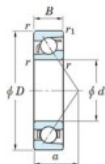

Deep groove ball bearing single row 7404-B-FY-JTEKT - 7404-B-FY-JTEKT

<https://www.123bearing.eu/bearing-housing/deep-groove-bearing/single-row/7404-b-fy-jtekt>

Boundary dimensions

Single row angular bearing

Bearing No.	Boundary dimensions(mm)						Basic load ratings(kN)		Fatigue load limit(kN)		Limiting speeds(min ⁻¹)	
	d	D	B	r1(mm)	r2(mm)	C ₁₀	C ₉₀	C ₁₀	C ₉₀	ft	ft _{lim}	
7404B FY	20	72	19	1.1	0.6	41.9	17.9	1.4	-	-	8500	

PRODUCT FEATURES

Brand	JTEKT
N° Ean13	3616060640284
Inside diameter	20 mm
Inside diameter	0.787" inch
Outside diameter	72 mm
Outside diameter	2.835" inch
Thickness	19 mm
Thickness	0.748" inch
Limiting speed	8500 rpm
Dynamic load	41.9 kN
Static load	17.9 kN
Packaging	1