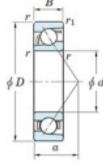

## Deep groove ball bearing single row 7404-B-FY-JTEKT - 7404-B-FY-JTEKT

<https://www.123bearing.eu/bearing-housing/deep-groove-bearing/single-row/7404-b-fy-jtekt>

Boundary dimensions

Single row angular bearing

Bearing No.	Boundary dimensions(mm)						Basic load ratings(kN)		Fatigue load limit(kN)		Limiting speeds(min <sup>-1</sup> )	
	d	D	B	r1(mm)	r2(mm)	C <sub>10</sub>	C <sub>90</sub>	C <sub>10</sub>	C <sub>90</sub>	ft	ft <sub>lim</sub>	
7404B FY	20	72	19	1.1	0.6	41.9	17.9	1.4	-	-	8500	

## PRODUCT FEATURES

Brand	JTEKT
N° Ean13	3616060640284
Inside diameter	20 mm
Inside diameter	0.787" inch
Outside diameter	72 mm
Outside diameter	2.835" inch
Thickness	19 mm
Thickness	0.748" inch
Limiting speed	8500 rpm
Dynamic load	41.9 kN
Static load	17.9 kN
Packaging	1