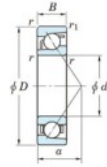

Deep groove ball bearing single row 7005-B-FY-JTEKT - 7005-B-FY-JTEKT

<https://www.123bearing.eu/bearing-housing/deep-groove-bearing/single-row/7005-b-fy-jtekt>

Boundary dimensions

Single row angular bearing

Bearing No.	Boundary dimensions(mm)					Basic load ratings(kN)		Fatigue load limit(kN)		factor	Limiting speeds(min-1) Grease lub.
	d	D	B	r1(max)	r1(min)	C0	C0	C0	IG		
7005B FY	25	47	12	0.6	0.3	12.8	6.7	0.39	-	-	12000

PRODUCT FEATURES

Brand	JTEKT
N° Ean13	3616060640321
Inside diameter	25 mm
Outside diameter	47 mm
Thickness	12 mm
Limiting speed	12000 rpm
Dynamic load	12.8 kN
Static load	6.7 kN
Packaging	1

contact@123bearing.eu