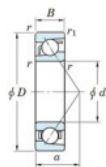

Deep groove ball bearing single row 7205-C-FY-JTEKT - 7205-C-FY-JTEKT

<https://www.123bearing.eu/bearing-housing/deep-groove-bearing/single-row/7205-c-fy-jtekt>

Boundary dimensions

Single row angular bearing

Bearing No.	Boundary dimensions(mm)					Basic load ratings(kN)		Fatigue load	factor	Limiting
	d	D	B	r1(max)	r1(min)	Cr	C0r	Ca	f0	speeds(min-1) Grease lub.
7205C FY	25	52	15	1	0.6	20.7	10.2	0.71	14	21000

PRODUCT FEATURES

Brand	JTEKT
N° Ean13	3616060640376
Inside diameter	25 mm
Outside diameter	52 mm
Thickness	15 mm
Limiting speed	21000 rpm
Dynamic load	20.7 kN
Static load	10.2 kN
Packaging	1

contact@123bearing.eu