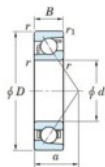

Deep groove ball bearing single row 7305-FY-JTEKT - 7305-FY-JTEKT

<https://www.123bearing.eu/bearing-housing/deep-groove-bearing/single-row/7305-fy-jtekt>

Boundary dimensions

Single row angular bearing

Bearing No.	Boundary dimensions(mm)					Basic load ratings(kN)		Fatigue load limits(kN)		factor (f)	Limiting speeds(min-1) (Grease lub.)
	d	D	B	r(max)	r1(max)	Cr	Cor	Cu	C0u		
7305 FY	25	62	17	1.1	0.6	31	14.4	1.05	-	-	14000

PRODUCT FEATURES

Brand	JTEKT
N° Ean13	3616060640390
Inside diameter	25 mm
Outside diameter	62 mm
Thickness	17 mm
Limiting speed	14000 rpm
Dynamic load	31 kN
Static load	14.4 kN
Packaging	1

contact@123bearing.eu