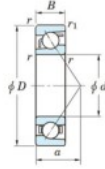

Deep groove ball bearing single row 7305-C-FY-JTEKT - 7305-C-FY-JTEKT

<https://www.123bearing.eu/bearing-housing/deep-groove-bearing/single-row/7305-c-fy-jtekt>

Boundary dimensions

Single row angular bearing

Bearing No.	Boundary dimensions(mm)						Basic load ratings(kN)		Fatigue load limit(kN)		factor	Limiting speeds(min-1) Grease lub.
	d	D	B	r1(max)	r1(min)		Cr	Cor	Cu			
7305C FY	25	62	17	1.1	0.6		33	15.3	1.2	12.8		19000

PRODUCT FEATURES

Brand	JTEKT
N° Ean13	3616060640406
Inside diameter	25 mm
Outside diameter	62 mm
Thickness	17 mm
Limiting speed	19000 rpm
Dynamic load	33 kN
Static load	15.3 kN
Packaging	1

contact@123bearing.eu