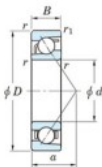

## Deep groove ball bearing single row 7405-B-FY-JTEKT - 7405-B-FY-JTEKT

<https://www.123bearing.eu/bearing-housing/deep-groove-bearing/single-row/7405-b-fy-jtekt>

Boundary dimensions

Single row angular bearing

Bearing No.	Boundary dimensions(mm)					Basic load ratings(kN)		Fatigue load limit(kN)		factor	Limiting speeds(min-1) Grease lub.
	d	D	B	r1(mm)	r(mm)	Cr	C0r	C0r			
7405B FY	25	80	21	1.5	1	46.1	21.5	1.55	-	-	7300

## PRODUCT FEATURES

Brand	JTEKT
N° Ean13	3616060640413
Inside diameter	25 mm
Outside diameter	80 mm
Thickness	21 mm
Limiting speed	7300 rpm
Dynamic load	46.1 kN
Static load	21.5 kN
Packaging	1

[contact@123bearing.eu](mailto:contact@123bearing.eu)