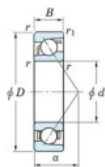

Deep groove ball bearing single row 7006-C-FY-JTEKT - 7006-C-FY-JTEKT

<https://www.123bearing.eu/bearing-housing/deep-groove-bearing/single-row/7006-c-fy-jtekt>

Boundary dimensions

Single row angular bearing

Bearing No.	Boundary dimensions(mm)						Basic load ratings(kN)		Fatigue load factor		Limiting speeds(min-1)
	d	D	B	r(mm)	r1(mm)	Cr	C0r	Cu	f0	Grease lub.	
7006C FY	30	55	13	1	0.6	19.8	11	0.69	14.9	20000	

PRODUCT FEATURES

Brand	JTEKT
N° Ean13	3616060640475
Inside diameter	30 mm
Outside diameter	55 mm
Thickness	13 mm
Limiting speed	20000 rpm
Dynamic load	19.8 kN
Static load	11 kN
Packaging	1

contact@123bearing.eu